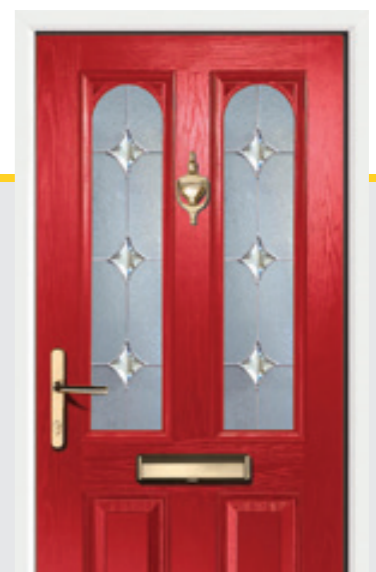

Ask us about our **composite door range**