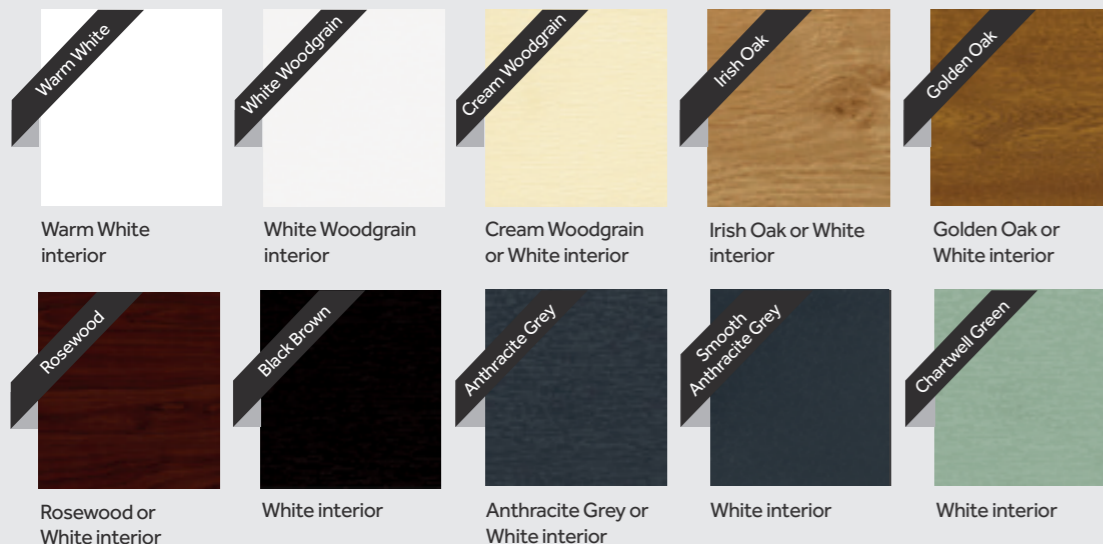

A wide range of colours and finishes available to choose from to be sympathetic to your home. See our full range of colour options on **page 22**.

> Doors

The doors you choose for your home will make a **lasting impression.**

- ✓ Edwardian
- ✓ Victorian
- ✓ Gable
- ✓ Lean-to
- ✓ Orangery
- ✓ T, P & L Shape

With a variety of styles and finishes, our conservatories will **complement your home perfectly** and provide you with an extension that you and your family will **enjoy all year round**.

With a choice of internal and external colours, you have the flexibility to truly complement the décor of your home.

Colours made to last

Standard colours

Bespoke colour options

open up a whole new world of choices. Our advanced, in-house spray booth facilities offer in excess of **200 colours**.

Bespoke colours
available to
suit your home

Furniture

Finish your windows with stylish handles in a choice of colours and styles.

Colours

Accessories

Glass

A suite of glass designs are available, from privacy glass to leaded patterned glass.