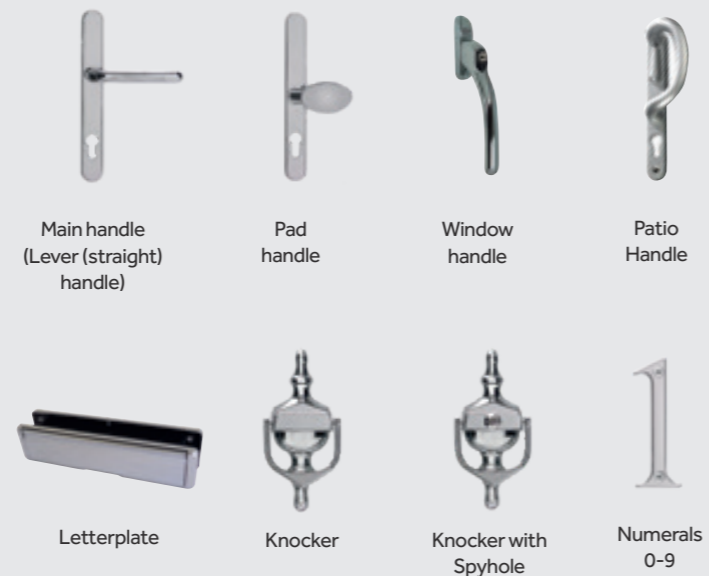

With a choice of internal and external colours, you have the flexibility to truly complement the décor of your home.

Colours made to last

Standard colours

Bespoke colour options

open up a whole new world of choices. Our advanced, in-house spray booth facilities offer in excess of **200 colours**.

Bespoke colours
available to
suit your home

Furniture

Finish your windows with stylish handles in a choice of colours and styles.

Colours

Accessories

Glass

A suite of glass designs are available, from privacy glass to leaded patterned glass.