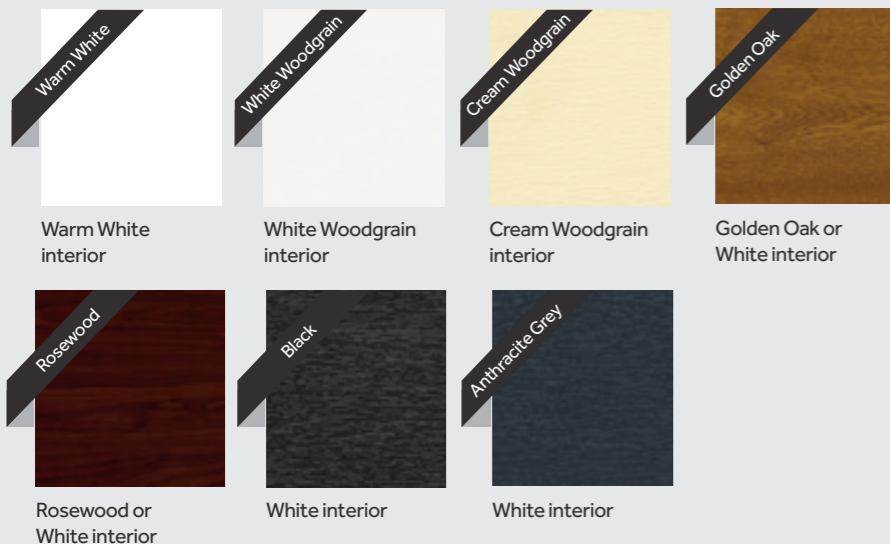

- ✓ Edwardian
- ✓ Victorian
- ✓ Gable
- ✓ Lean-to
- ✓ Orangery
- ✓ T, P & L Shape

With a variety of styles and finishes, our conservatories will **complement your home perfectly** and provide you with an extension that you and your family will **enjoy all year round**.

With a choice of internal and external colours, you have the flexibility to truly complement the décor of your home.

Colours made to last

Standard colours

Bespoke colour options open up a whole new world of choices. Our advanced, in-house spray booth facilities offer in excess of **200 colours**.

Bespoke colours available to suit your home

Furniture

Finish your windows with stylish handles in a choice of colours and styles.

Colours

Accessories

Glass

A suite of glass designs are available, from privacy glass to leaded patterned glass.