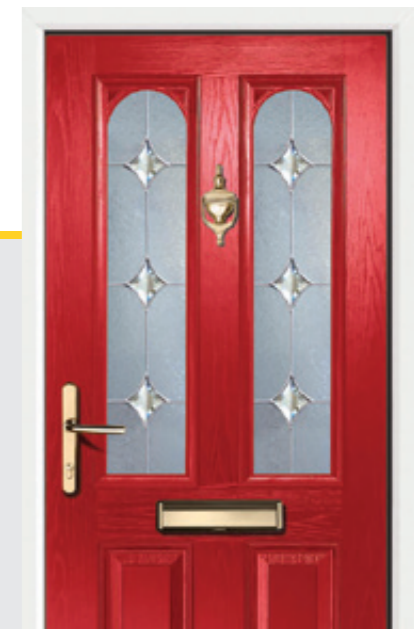

Ask us about our **composite door range**