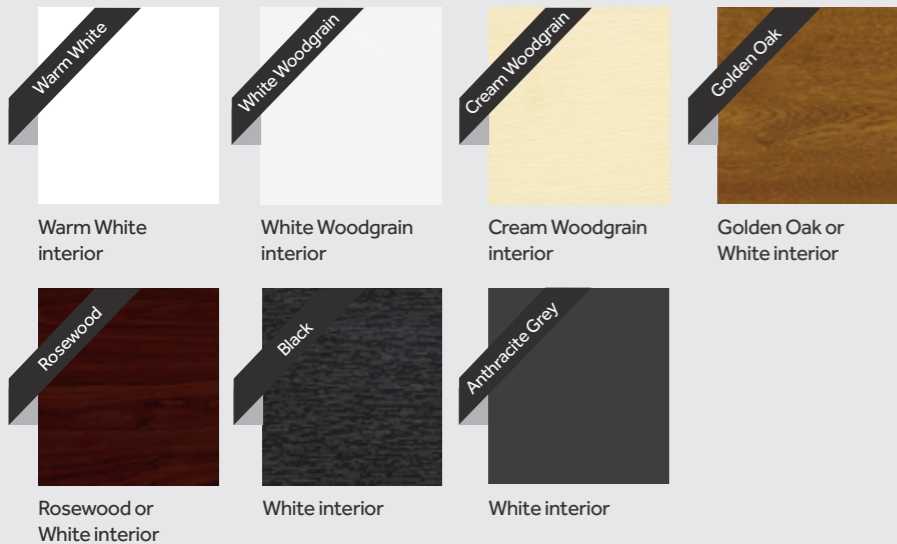

A wide range of colours and finishes available to choose from to be sympathetic to your home. See our full range of colour options on **page 22**.

> Doors

The doors you choose for your home will make a **lasting impression.**

- ✓ Edwardian
- ✓ Victorian
- ✓ Gable
- ✓ Lean-to
- ✓ Orangery
- ✓ T, P & L Shape

With a variety of styles and finishes, our conservatories will **complement your home perfectly** and provide you with an extension that you and your family will **enjoy all year round**.

With a choice of internal and external colours, you have the flexibility to truly complement the décor of your home.

Colours made to last

Standard colours

Bespoke colour options open up a whole new world of choices. Our advanced, in-house spray booth facilities offer in excess of **200 colours**.

Bespoke colours available to suit your home

Furniture

Finish your windows with stylish handles in a choice of colours and styles.

Colours

Accessories

Glass

A suite of glass designs are available, from privacy glass to leaded patterned glass.