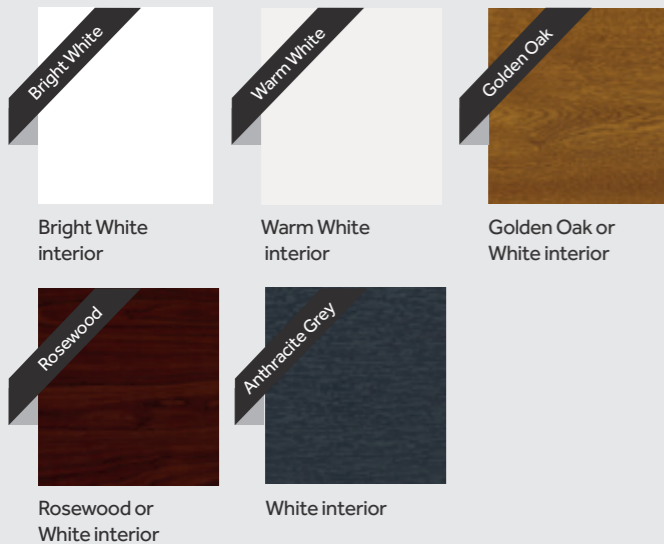

- ✓ Edwardian
- ✓ Victorian
- ✓ Gable
- ✓ Lean-to
- ✓ Orangery
- ✓ T, P & L Shape

With a variety of styles and finishes, our conservatories will **complement your home perfectly** and provide you with an extension that you and your family will **enjoy all year round**.

With a choice of internal and external colours, you have the flexibility to truly complement the décor of your home.

Colours made to last

Standard colours

Bespoke colour options open up a whole new world of choices. Our advanced, in-house spray booth facilities offer in excess of **200 colours**.

Bespoke colours
available to
suit your home

Furniture

Finish your windows with stylish handles in a choice of colours and styles.

Glass

A suite of glass designs are available, from privacy glass to leaded patterned glass.