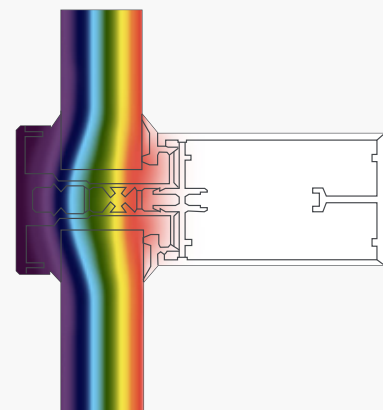

WARMER IN WINTER COOLER IN SUMMER

This heat chart demonstrates the superior thermal efficiency of an Atlas roof rafter. When temperatures are cold outside, the Atlas roof retains the heat.

0.4° 2.6° 4.9° 7.2° 9.4° 11.7° 14.0° 16.3° 18.5° C