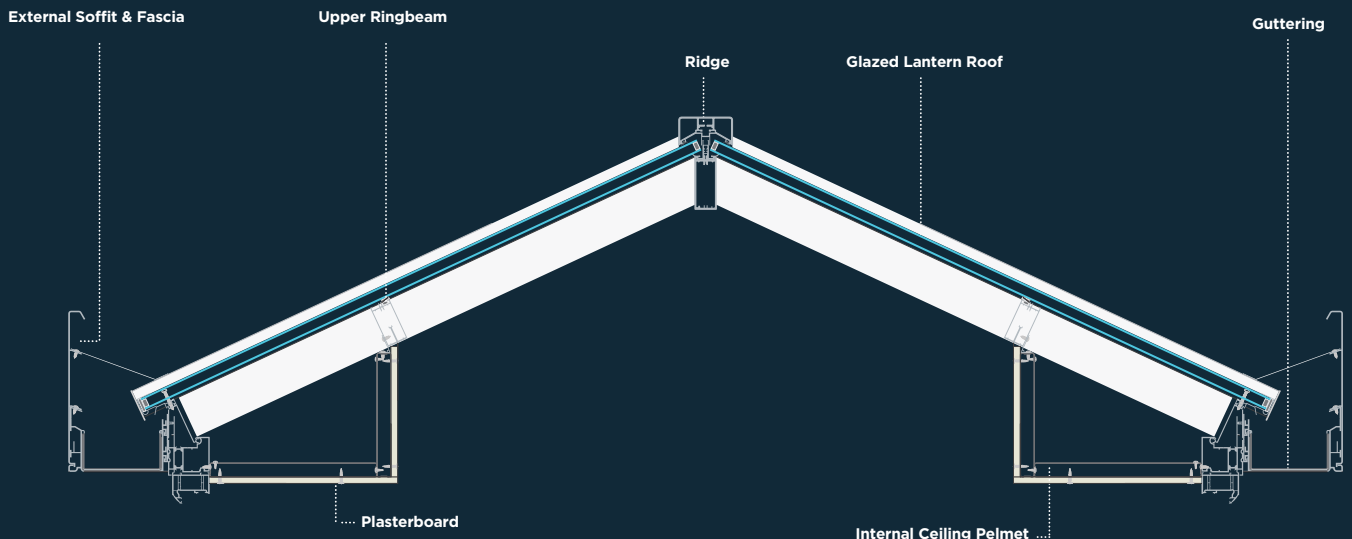

### WARMER IN WINTER COOLER IN SUMMER

This heat chart demonstrates the superior thermal efficiency of an Atlas roof rafter. When temperatures are cold outside, the Atlas roof retains the heat.

0.4° 2.6° 4.9° 7.2° 9.4° 11.7° 14.0° 16.3° 18.5° C

# SKYROOM STRUCTURE