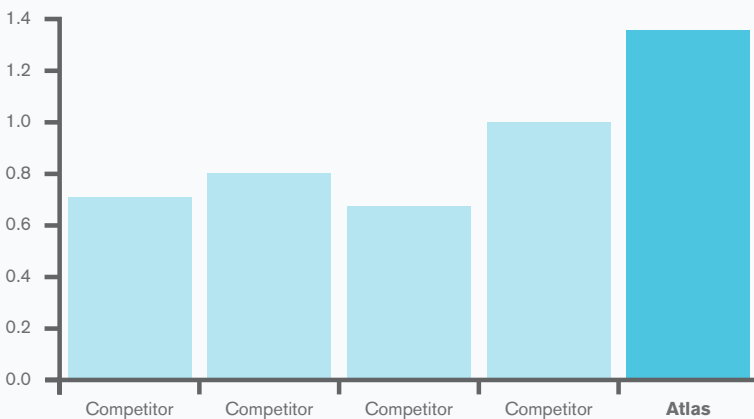

Kn/m² (Wind and Snowloading Values)