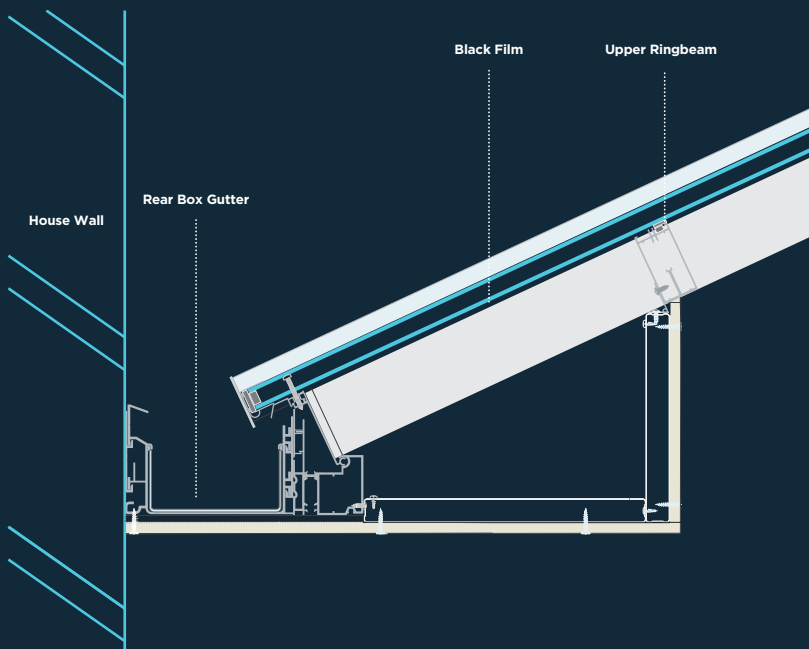

### WARMER IN WINTER COOLER IN SUMMER

This heat chart demonstrates the superior thermal efficiency of an Atlas roof rafter. When temperatures are cold outside, the Atlas roof retains the heat.

0.4° 2.6° 4.9° 7.2° 9.4° 11.7° 14.0° 16.3° 18.5° C

# SKYROOM STRUCTURE