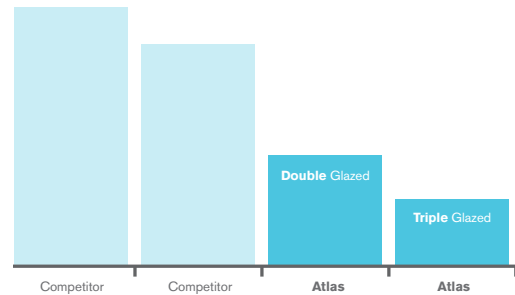

# THE UK'S BEST PERFORMING ROOF

**0.95w/m<sup>2</sup>k**  
RAFTER U VALUE

Independent tests show that the Atlas roof frame is the most thermally efficient in the UK domestic conservatory market.

A U Value is the measure of heat loss from a building structure. A high U Value means thermal insulation is poor whilst a low U Value indicates a good thermal insulation.

The Atlas roof rafter has a U Value of 1.5 which is **twice as thermally efficient** as its nearest competitor. When triple glazed the roof rafter achieves a U value of 0.95. The overall Atlas roof can have a U Value as low as 1.0 dependent on size and style.